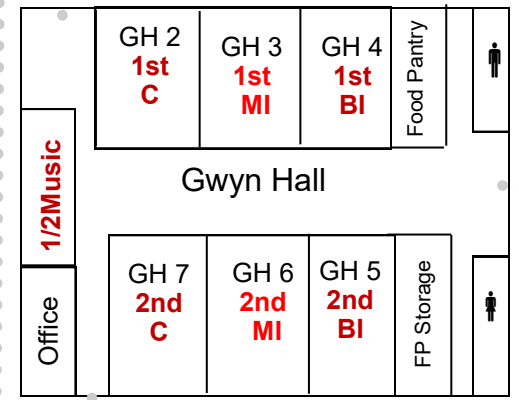

**Registration in
WORSHIP CENTER**

Drop off
Everyone in Worship Center

Dismissal
Everyone Worship Center

Hwy 90

Recreation K-5

Preschool Rec Option

Alba Street