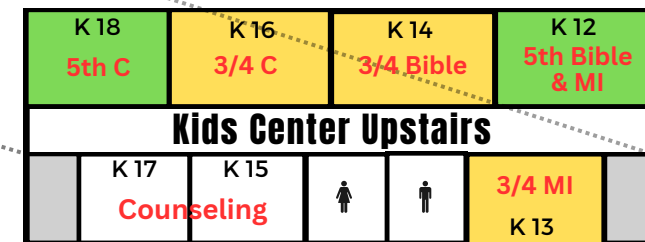

Legend:

Bible - Bible Study Rotation

MI - Missions Rotation

S - Snacks

REC - Recreation

K - Kindergarten

C - Crafts Rotation

MU - Music Rotation

P - Preschool (not yet in Kindergarten)

Alba Street

Key

PARKING

RESTROOMS

HWY 90

Worship Rally Everyone

3rd - 5th Music