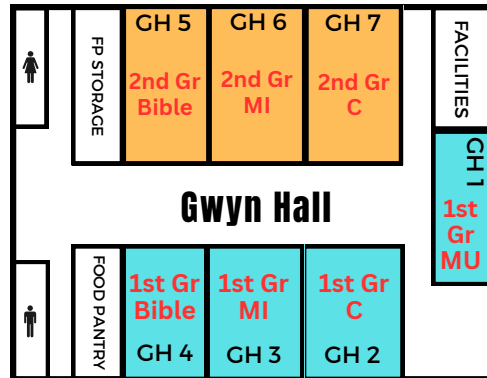

Legend:

Bible - Bible Study Rotation

MI - Missions Rotation

S - Snacks

REC - Recreation

K - Kindergarten

C - Crafts Rotation

MU - Music Rotation

P - Preschool (not yet in Kindergarten)

Alba Street

Key

PARKING

RESTROOMS

HWY 90

Worship Rally Everyone

3rd - 5th Music